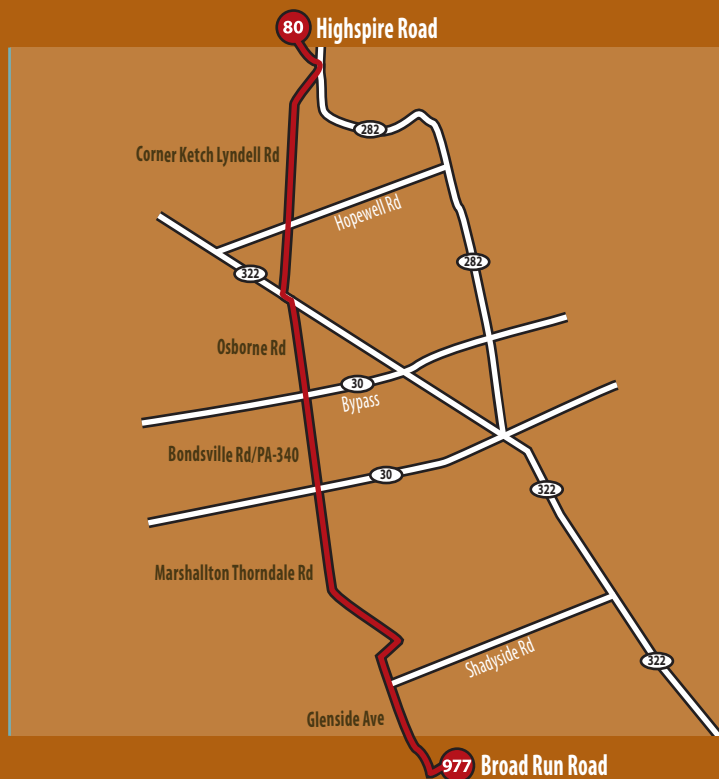

80 Highspire Road
Downingtown, PA 19335

saturday, may 15
sunday, may 16

chester county

S T U D I O
T O U R

11 artists, two locations

2nd annual Studio Tour

It started as a casual monthly discussion between some of the local artists in and around the Chester County area. The idea was launched to create a tour of connected artists' studios from this ragtag group of arguing pseudo-intellectuals.

Meet eleven distinctly different artists and experience their work at two studios, while enjoying a short scenic drive through the woods and rolling hills of Chester County.

for maps and directions go to: www.chestercountystudiotour.com